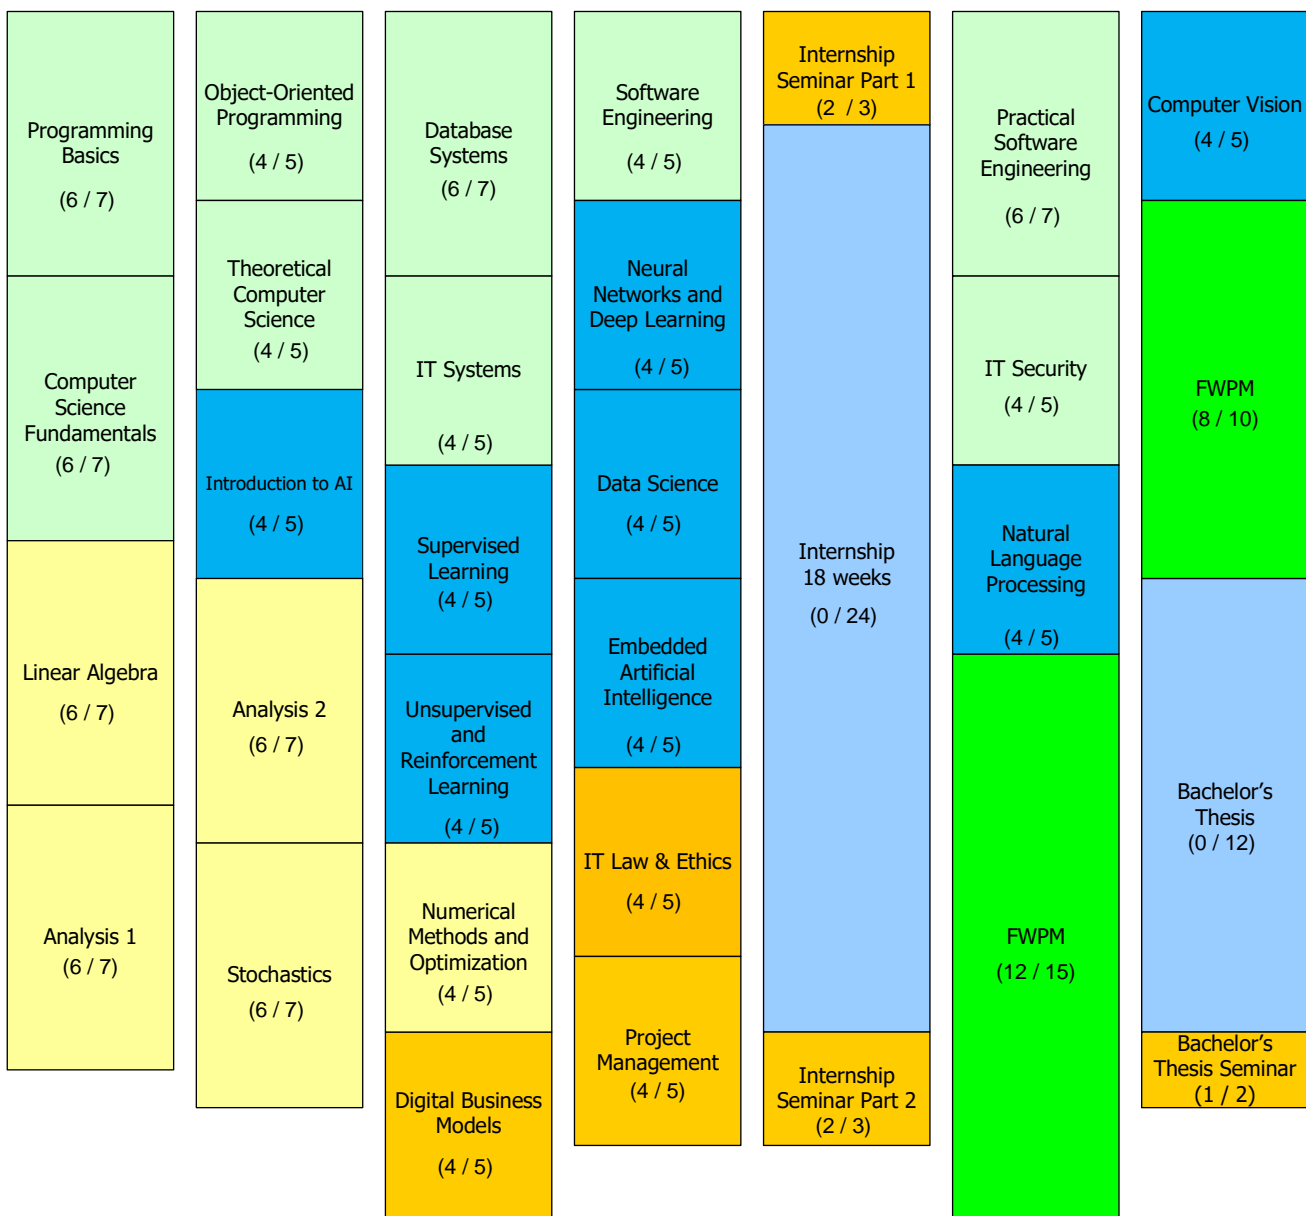

Applied Artificial Intelligence Bachelor of Science (B.Sc.)

Programme Overview SPO 2025

1st Semester		2nd Semester		3rd Semester		4th Semester		5th Semester		6th Semester		7th Semester	
Winter		Summer		Winter		Summer		Winter		Summer		Winter	
SWS	CP	SWS	CP	SWS	CP	SWS	CP	SWS	CP	SWS	CP	SWS	CP
24	28	24	29	26	32	24	30	4	30	26	32	13	29

CP Credit Points
BA Bachelor's Thesis

SWS Semesterwochenstunden $\hat{=}$ contact hours

- Artificial Intelligence
- Computer Science
- Mathematics

- Compulsory Elective Modules
- Internship and Bachelor's Thesis
- Core Competencies / Soft Skills